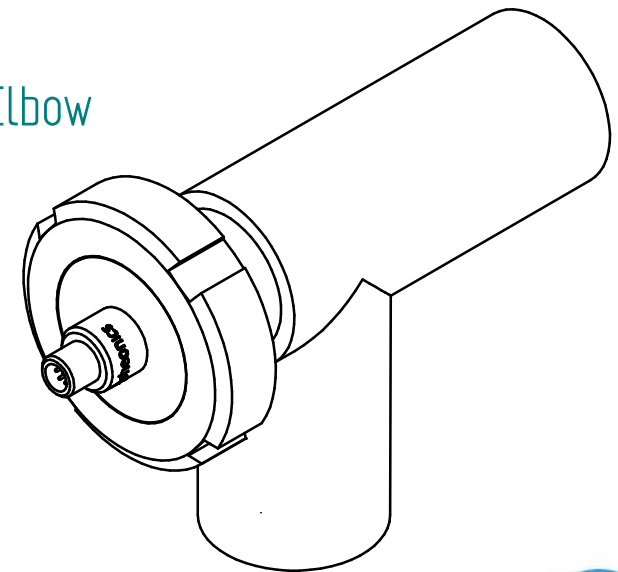

Installation on DN40 Jacketed Elbow		
Sensor Type		SRV-SLP
Configuration		SRV-SLP-A123-BH40
A	Insertion Depth	123 mm
B	Connection	Sanitary fitting
	Norm	DIN 11851
	Size	DN40

Units: mm
[inch]

SRV-SLP-A123-BH40 DN40 Jacketed Elbow